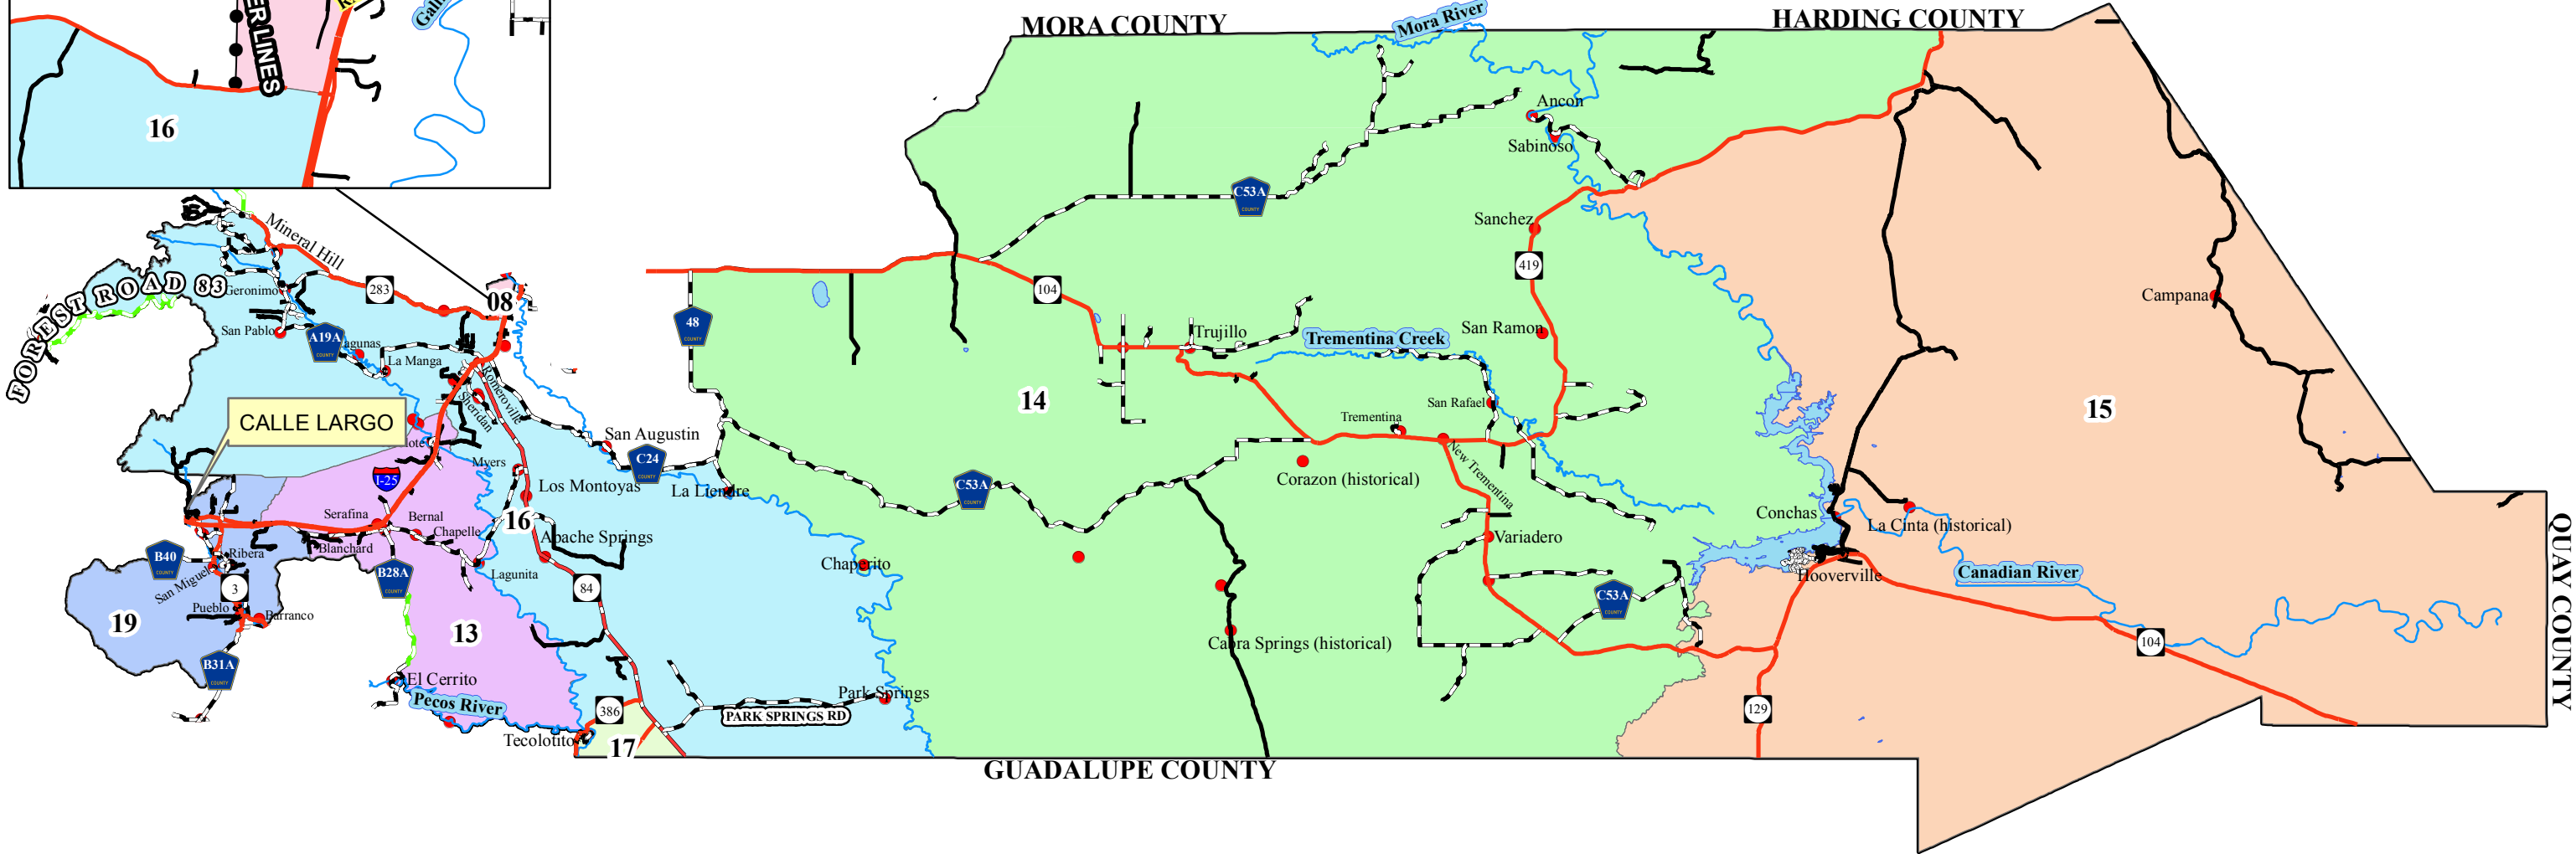

SAN MIGUEL COUNTY COMMISSIONER DISTRICT 4

This product is for informational purposes and has not have been prepared for legal, engineering, or surveying purposes. Users of this information should review or consult the primary data and information sources to ascertain the usability of the information.
Map created by: Mário H. Vásquez
Monday, December 14, 2015

- PRECINCT 08
- PRECINCT 13
- PRECINCT 14
- PRECINCT 15
- PRECINCT 16
- PRECINCT 17
- PRECINCT 19
- CLV ROADS
- COUNTY ROAD
- STATE ROADS
- RIVERS